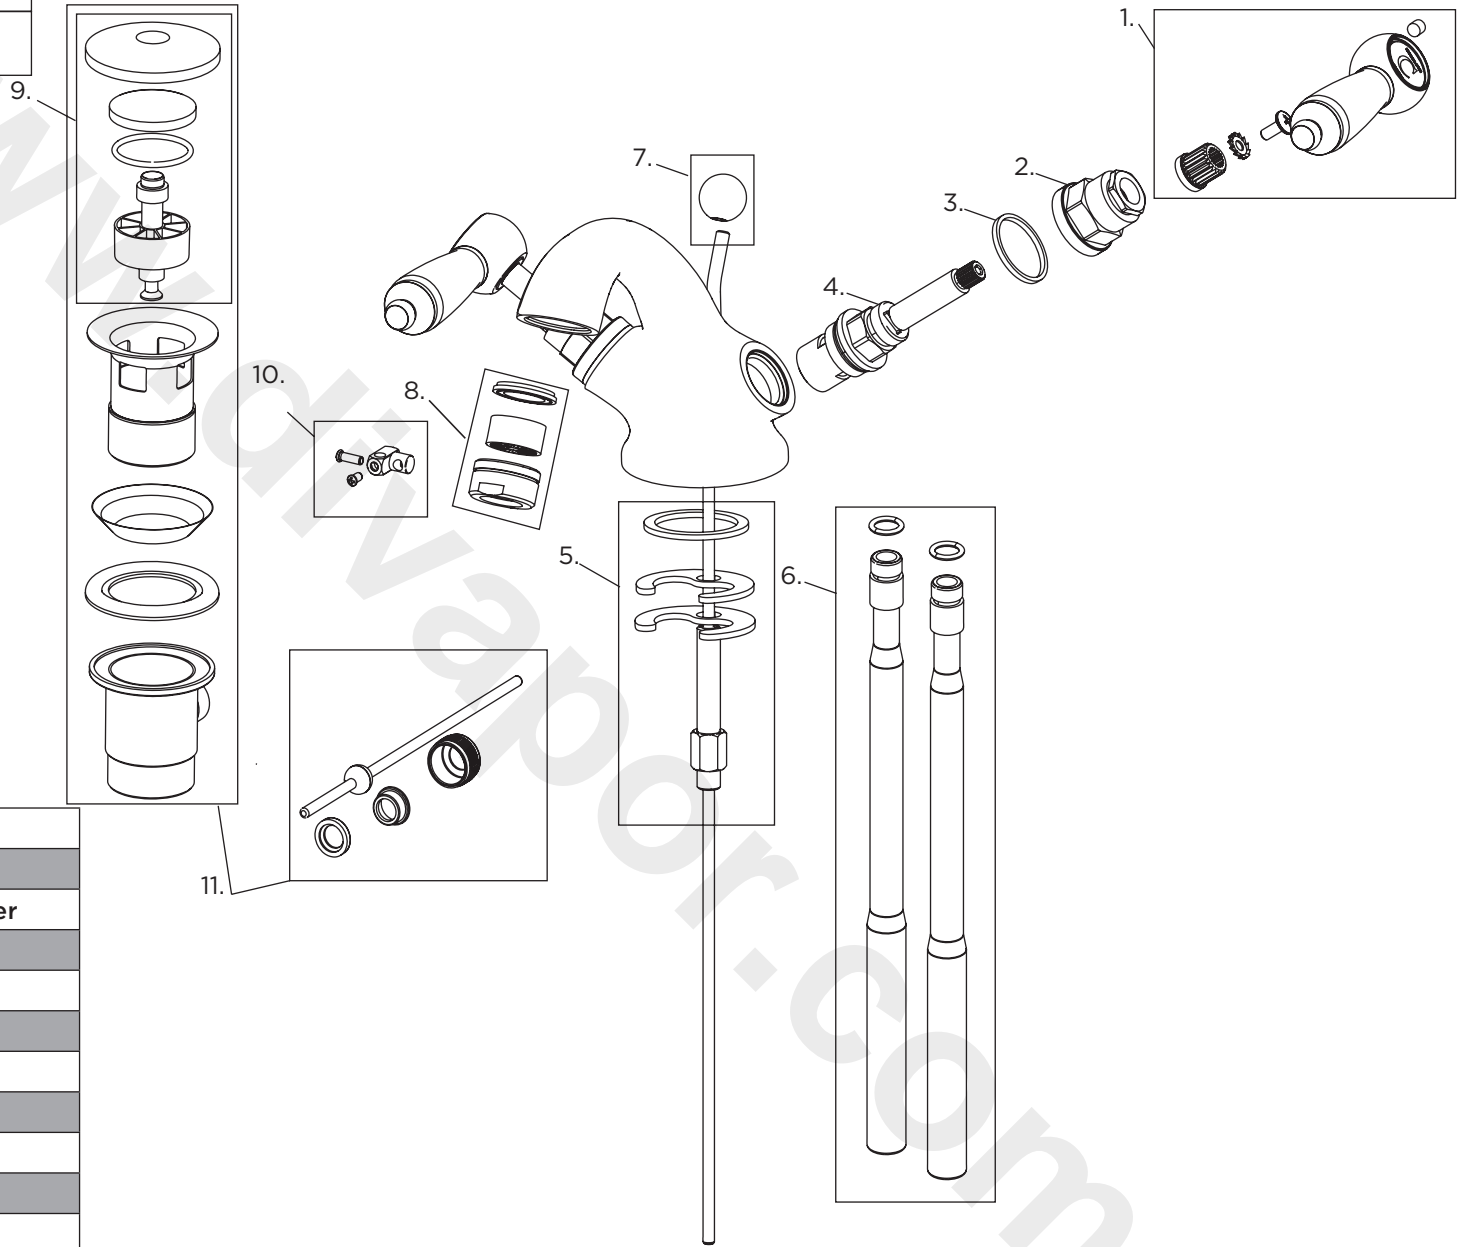

Product Code: RS2 BAS C

Revision: R1

1	Handle Assembly
2	Shroud
3	Decorative Fibre Washer
4	Valve
5	Fixing Kit
6	Flexi Tails
7	Pop Up Rod & Knob
8	Anti-Splash
9	Pop Up Waste Plug
10	Pop Up Assembly
11	Waste Assembly